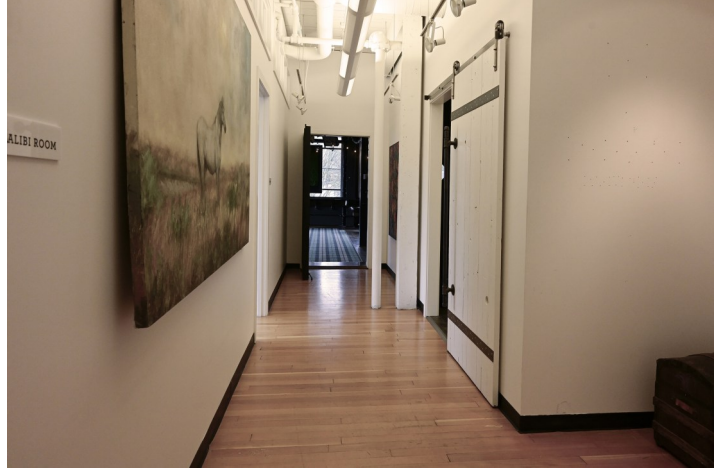

# SUITE M530

**SQ. FEET:**  
4,063

Top floor, 3 enclosed offices, copy room, air conditioning, a kitchen, and large private lounge areas with a full bar, stage, shuffle board, pool table and darts.