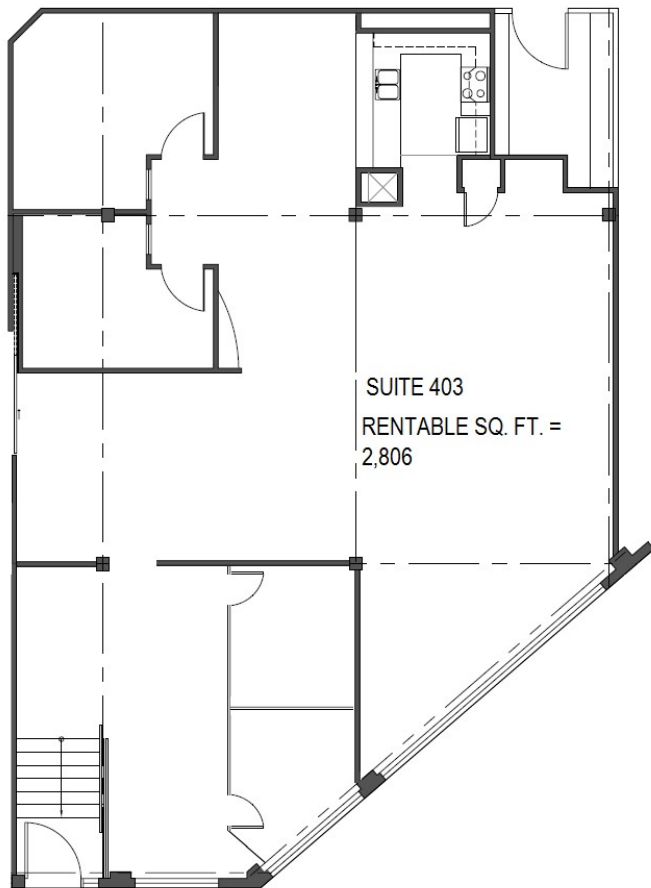

SUITE M403

SQ. FEET:
2,806

Western Ave street exposure, spacious loft with high ceilings, (4) built out offices, kitchen area, hardwood floors, and air-conditioning.