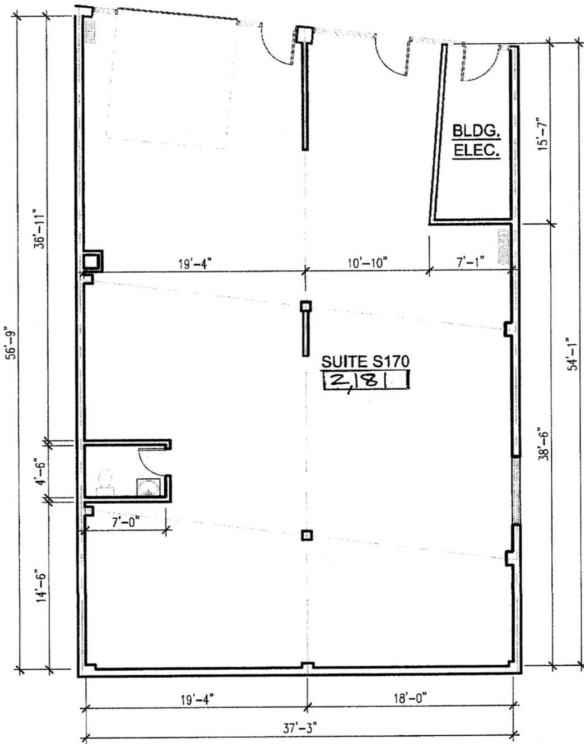

SUITE S170

SPACE PLAN - SUITE S170

SQ. FEET:
2,181

Open floor plan, high ceilings, cement floors, private bathroom, kitchenette, and garage door.