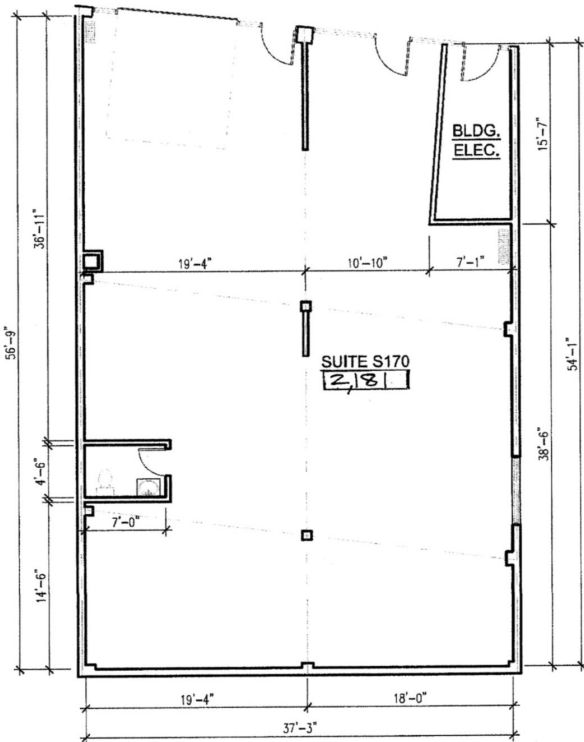

SUITE S170

SPACE PLAN - SUITE S170

SQ. FEET:
2,181

Open floor plan, high ceilings, cement floors, private bathroom, kitchenette, and garage door.