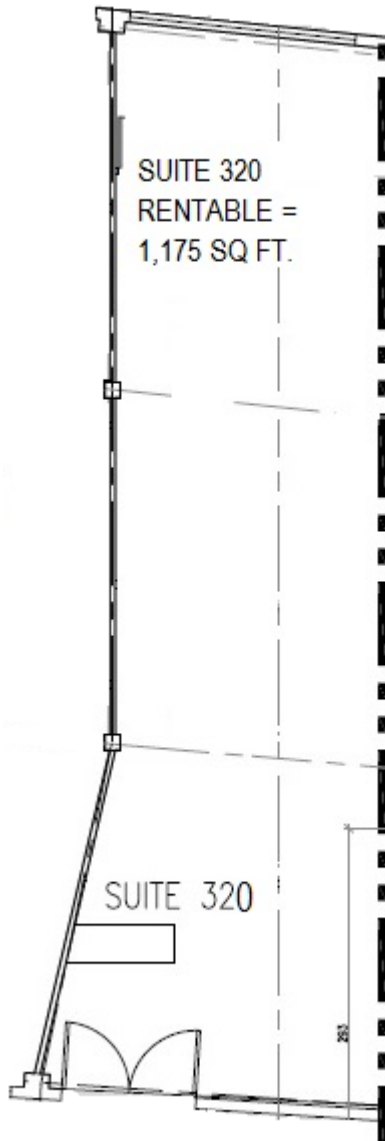

SUITE M320

SQ. FEET:
1,175

Open floor plan, high ceilings, and located in our building courtyard surrounded by mostly retail type uses. Excellent storefront or office.