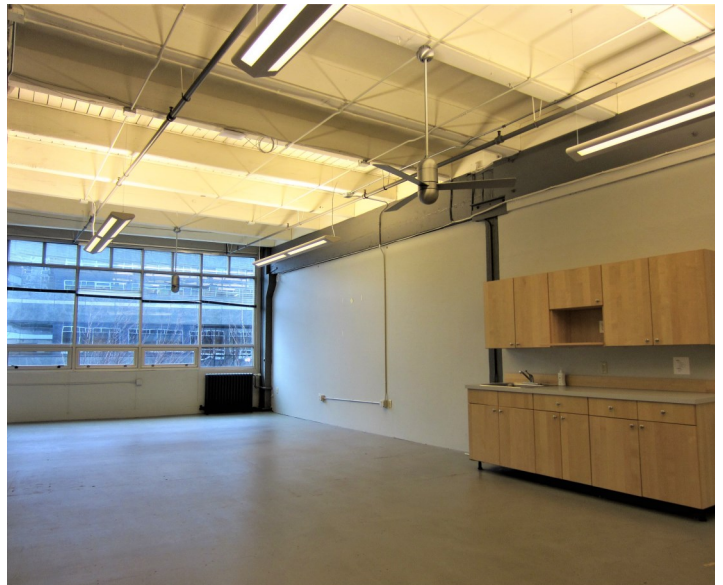

# SUITE M327

**SQ. FEET:**  
1,893

Open space, built in conference room, kitchenette, 14 ft. ceilings, large windows, west facing.