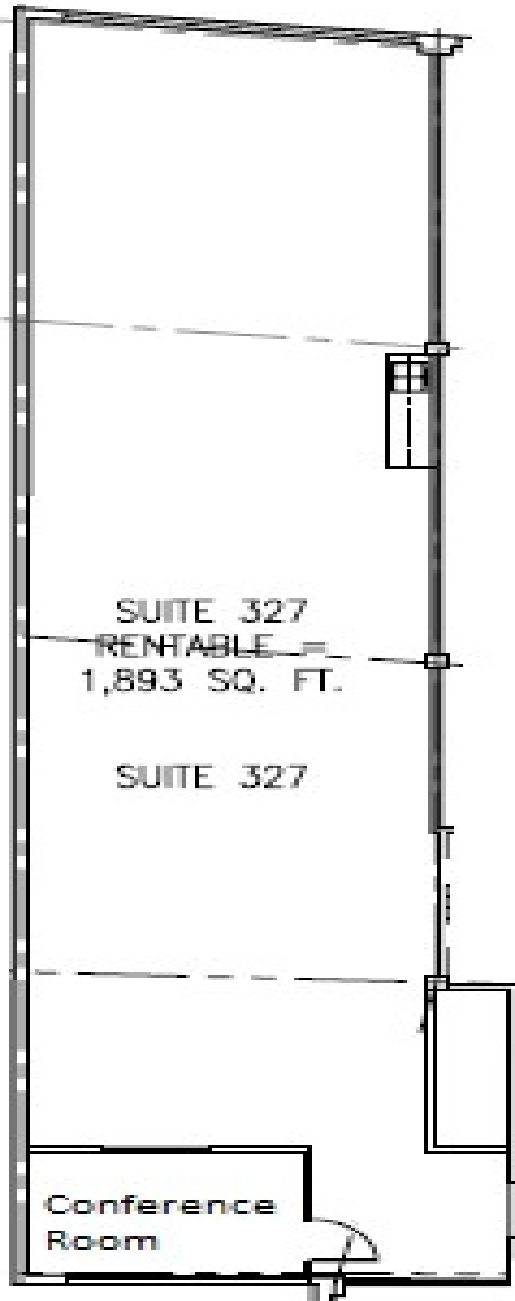

# SUITE M327

**SQ. FEET:**  
1,893

Open space, built in conference room, kitchenette, 14 ft. ceilings, large windows, west facing.