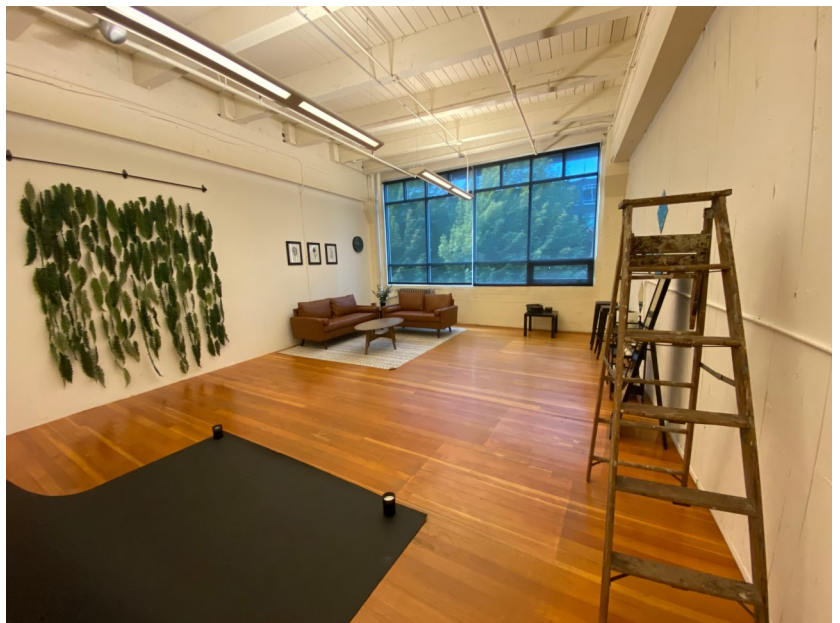

SUITE M317

SQ. FEET:

1,325

Open floor plan, high ceilings, kitchenette, and large west facing windows.