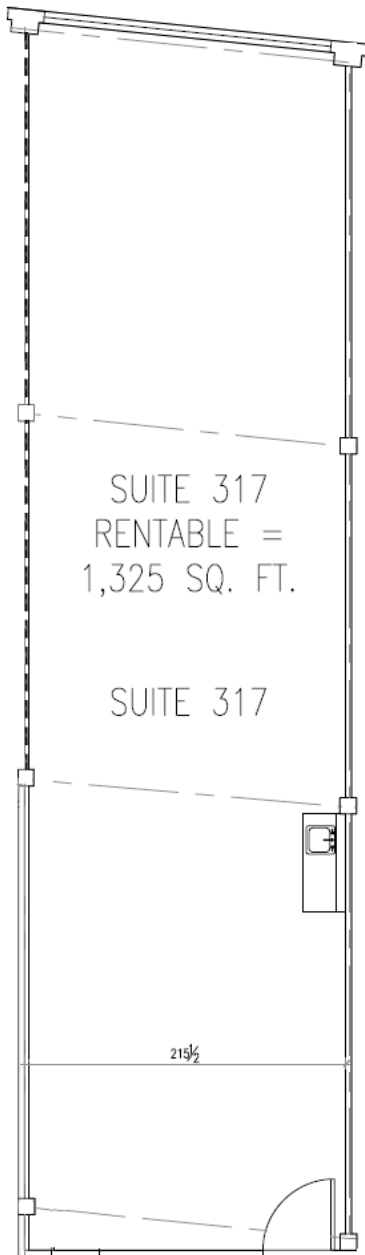

SUITE M317

SQ. FEET:

1,325

Open floor plan, high ceilings, kitchenette, and large west facing windows.