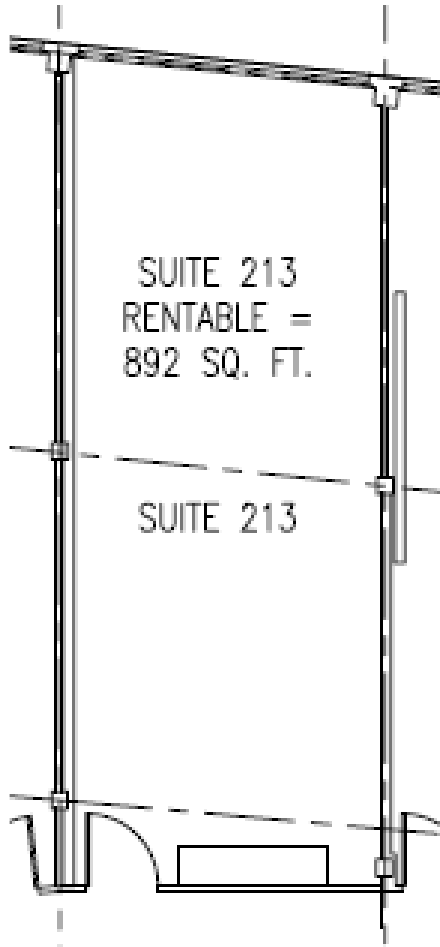

SUITE M213

SQ. FEET:
892

Open floor plan, 14ft high ceilings, hardwood floors, and kitchenette.