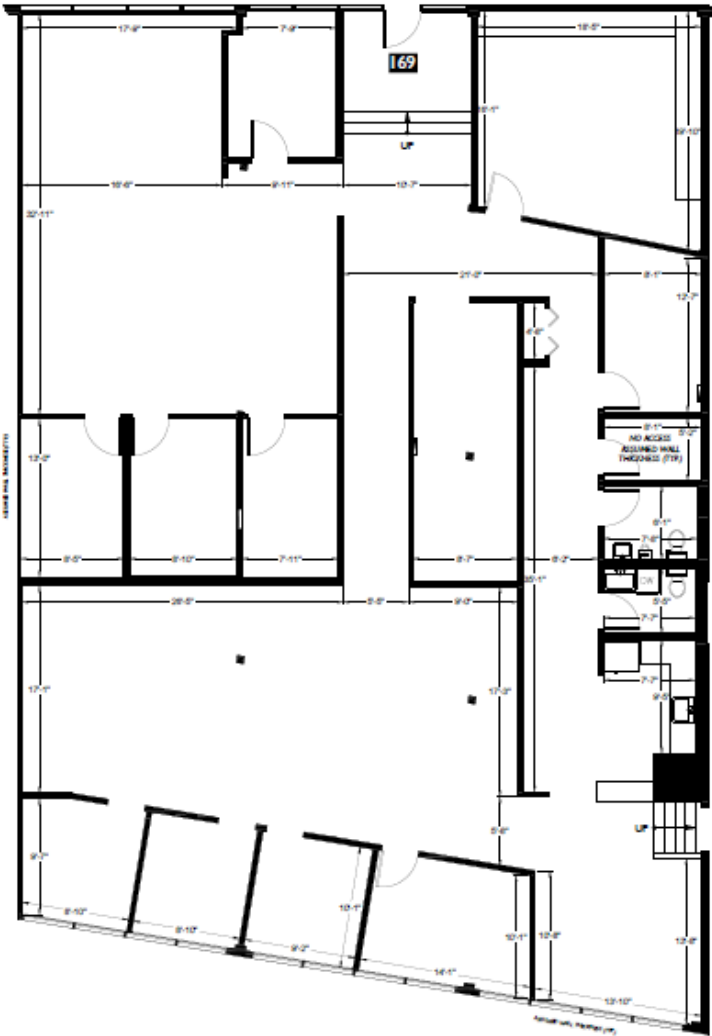

# SUITE S263

**SQ. FEET:**

4,456

Large space with high ceilings, air conditioned, plenty of natural light, kitchen, private offices, storage rooms, large conference room, and work benches. This space can be combined with S260 for a total of 9,358 RSF.