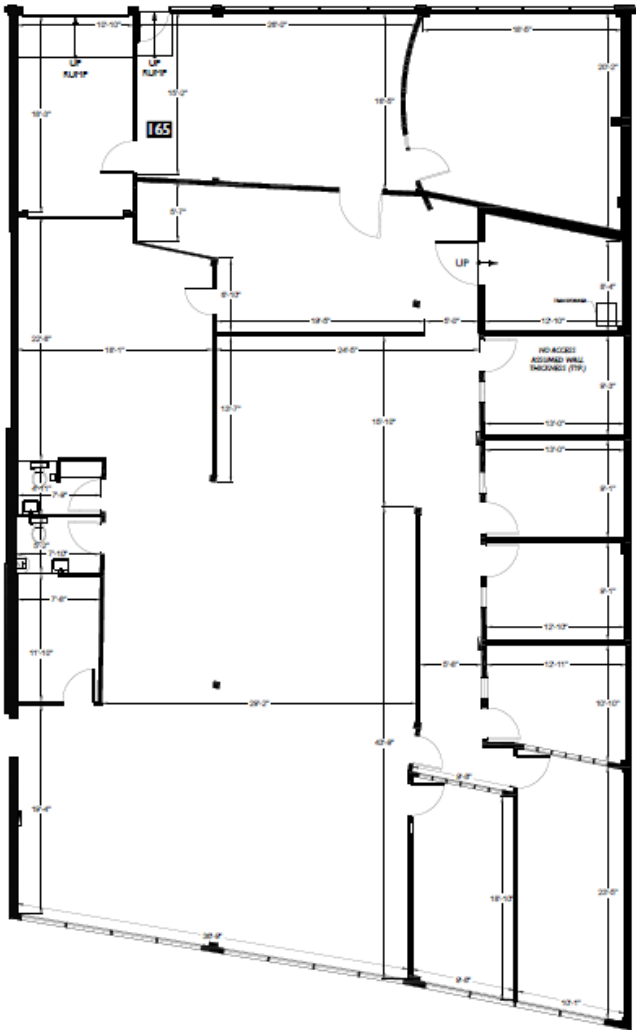

# SUITE S260

**SQ. FEET:**  
4,902

Large open space with high ceilings, plenty of natural light, several private offices, conference rooms, and a garage door that is perfect for shipping and receiving. This space can be combined with S263 for a total of 9,358 RSF.