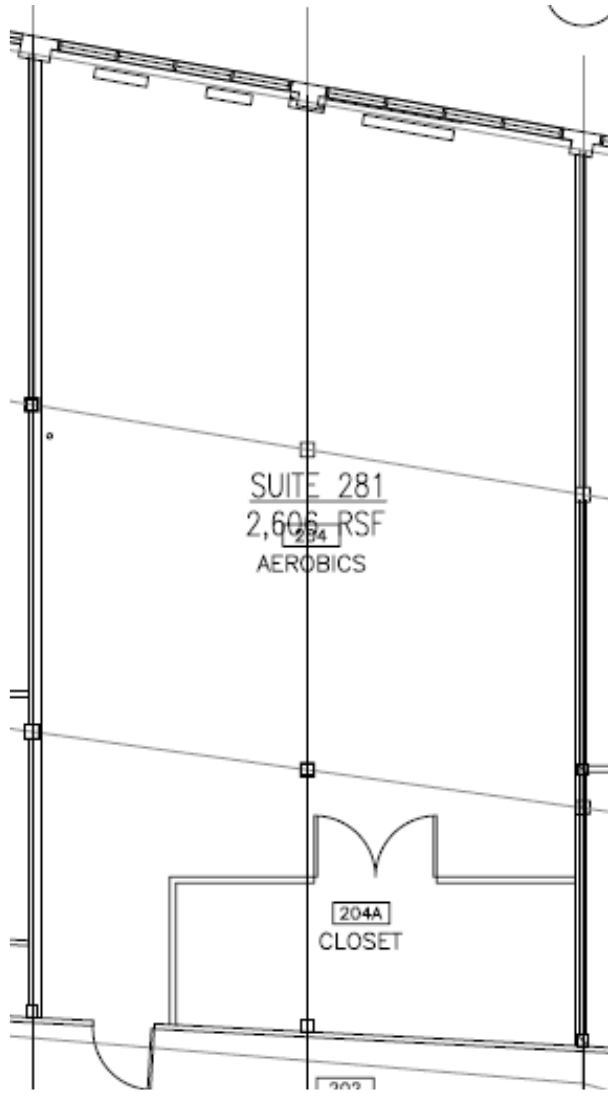

# SUITE A281

**SQ. FEET:**

2,606

Large former gym space. Rubber floors with hardwoods underneath, mirrors, big storage room, and outstanding western exposure with views of Elliott Bay. Air-conditioned.