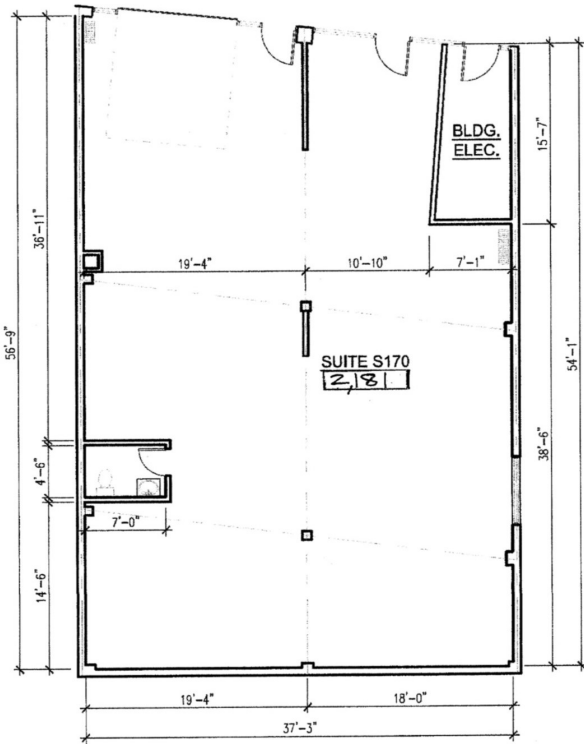

SUITE S2170

SPACE PLAN - SUITE S170

SQ. FEET:
2,181

Open floor plan, high ceilings, cement floors, private bathroom, kitchenette, and garage door.