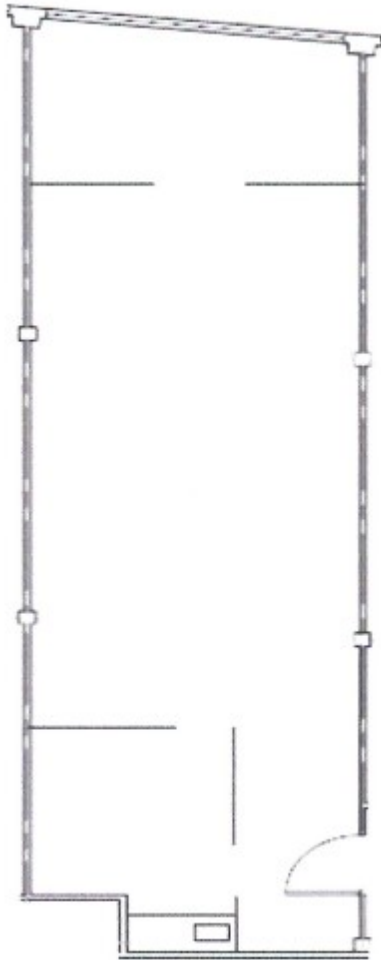

SUITE M315

SQ. FEET:
1,230

Open floor plan, 14ft high ceilings, beautiful hardwood floors and grey vinyl flooring. Phenomenal tenant community, building conference room, and on-site restaurant and gym.