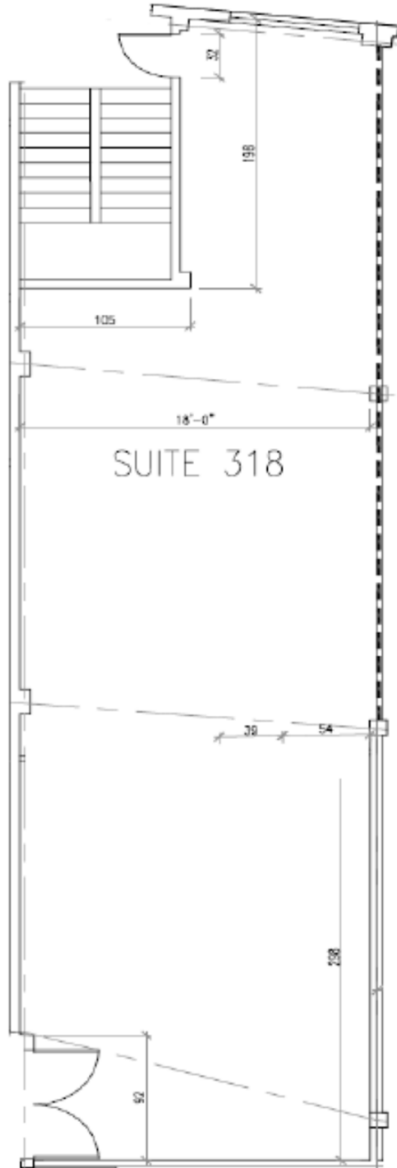

SUITE M318

SQ. FEET:

1,236

Large open space, built in kitchen, west facing large windows, exterior door to courtyard, hardwood floors, and exposed beams