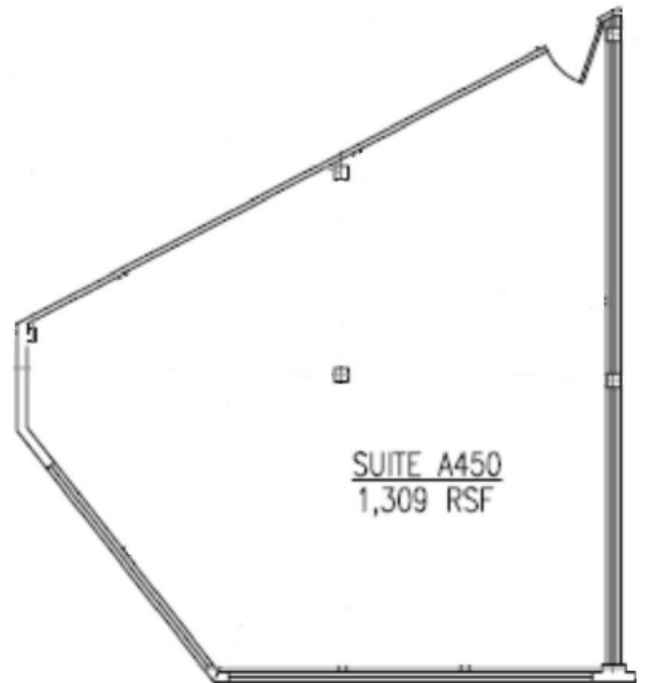

SUITE A450

SQ. FEET:
1,309

One of a kind top floor unit with 14ft high ceilings, re-finished hardwood floors, big windows with views of the Space Needle, and separate exterior entrance.