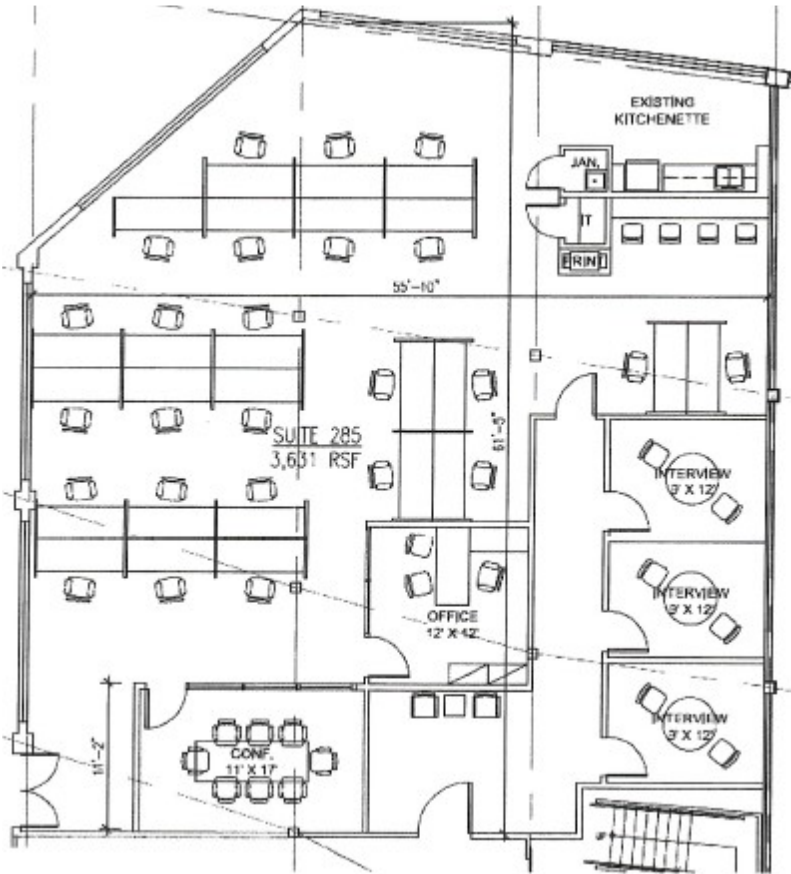

SUITE A285

SQ. FEET:
3,631

Fully built out corner suite with air conditioning, kitchen, water views, (3) smaller meeting rooms and (2) larger conference rooms.