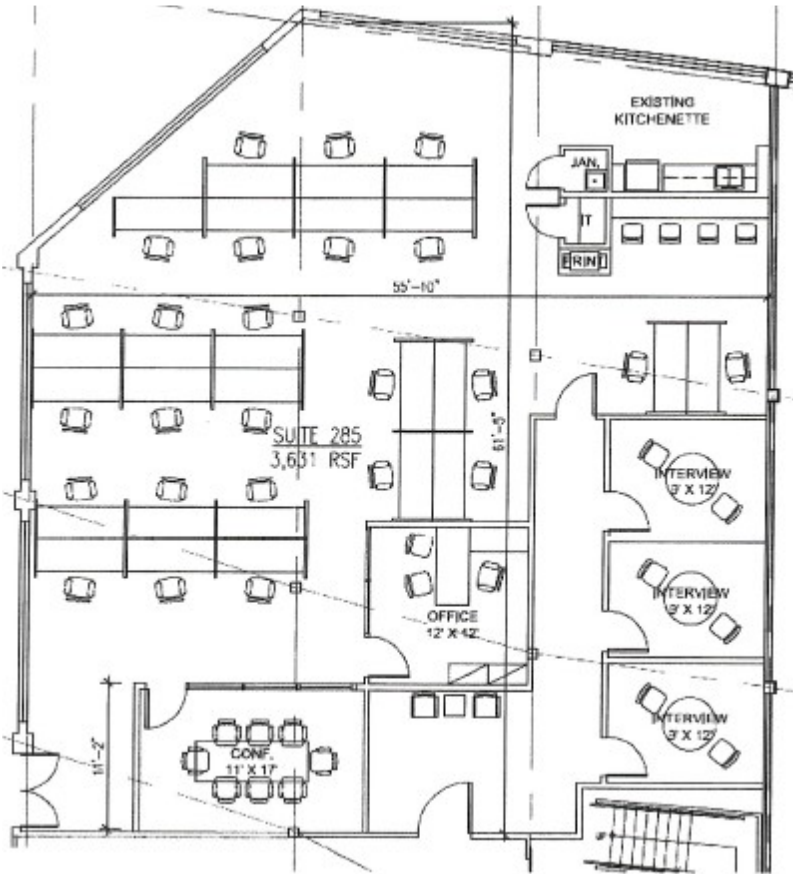

SUITE A285

SQ. FEET:
3,631

Fully built out corner suite with air conditioning, kitchen, water views, (3) smaller meeting rooms and a larger conference room.